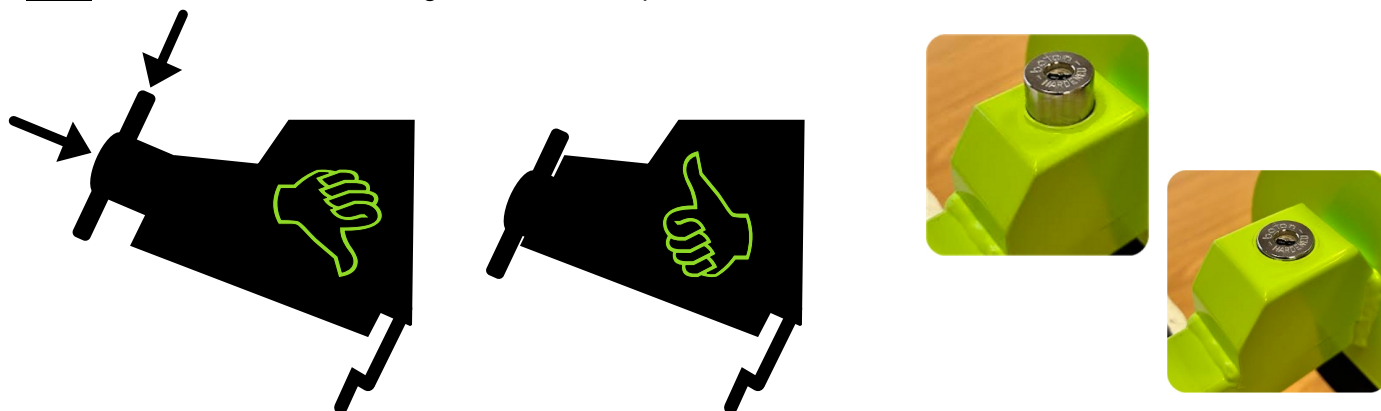

Armaplate

Resolute

Made In UK

Patent Pending AP1000

Thank you for choosing Armaplate UK to prevent the theft of your vehicle. Your business is very much appreciated. All our products are designed and manufactured right here in the UK. The AP1000 is designed to protect you from opportunist theft-attacks by presenting a strong, steel barrier which disables the steering wheel and brakes.

Before fitting the Resolute to your vehicle, please be aware that you **MUST DE-ACTIVATE** your vehicle's **EXIT/ENTRY ASSIST** function (if fitted). This is where the steering column automatically rises and falls when you enter/exit the vehicle. If you fail to do this, damage may occur to your vehicle. Armaplate UK Ltd will not be responsible for any damage to your vehicle if the Exit/Entry system is active. If other people drive your vehicle, please make sure that they are aware of this important requirement.

The Resolute is **quick and easy** to install. First of all, **lower the steering wheel** to its lowest setting and move it as close to the dashboard as it will go. Lock it in that position.

Unlock the device with the key (*the lock will pop out to its fully extended position*) and remove the outer-tube. Pass the hooks of the outer-tube over your brake pedal and rotate 90 degrees. Then feed the inner-tube through the **smallest** suitable aperture in the steering wheel and into the outer-tube.

Push the lock button down to lock it, making sure that the fit of the Resolute is as tight as possible without the disc causing the horn to sound. To unlock the device, insert the key and twist it while lightly pulling up.