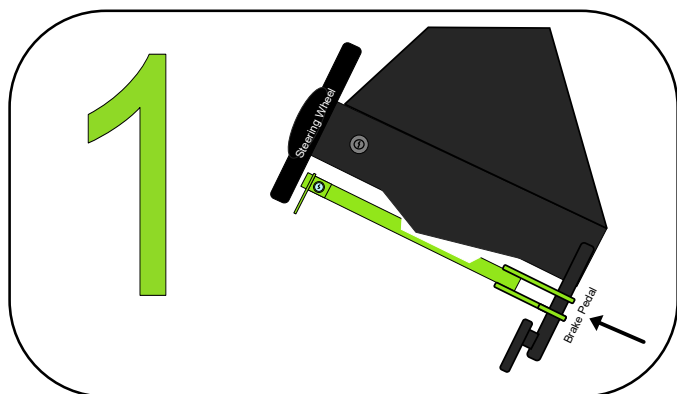

Armaplate

Resolute

Made In UK

Patent Pending AP1000

Thank you for choosing Armaplate UK to prevent the theft of your vehicle. Your business is very much appreciated. All our products are designed and manufactured right here in the UK. The AP1000 is designed to protect you from opportunist theft-attacks by presenting a strong, steel barrier which disables the steering wheel and brakes.

Before fitting the Resolute to your vehicle, please be aware that you **MUST DE-ACTIVATE** your vehicle's **EXIT/ENTRY ASSIST** function (if fitted). This is where the steering column automatically rises and falls when you enter/exit the vehicle. If you fail to do this, damage may occur to your vehicle. Armaplate UK Ltd will not be responsible for any damage to your vehicle if the Exit/Entry system is active. If other people drive your vehicle, please make sure that they are aware of this important requirement.

The Resolute is **quick and easy** to install. First of all, **lower the steering wheel** to its lowest setting and move it as close to the dashboard as it will go. Lock it in that position.

Unlock the device with the key (*the lock will pop out to its fully extended position*) and remove the outer-tube. Pass the hooks of the outer-tube over your brake pedal and rotate 90 degrees. Then feed the inner-tube through the **smallest** suitable aperture in the steering wheel and into the outer-tube.

Push the lock button down to lock it, making sure that the fit of the Resolute is as tight as possible without the disc causing the horn to sound. To unlock the device, insert the key and twist it while lightly pulling up.