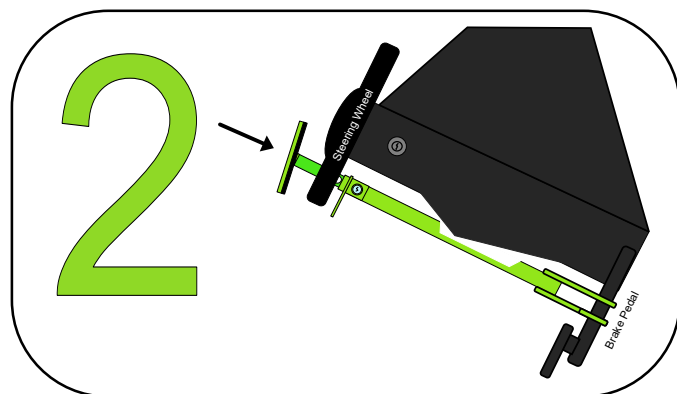

Armaplate

Resolute

Made In UK

Patent Pending AP1000

Thank you for choosing Armaplate UK to prevent the theft of your vehicle. Your business is very much appreciated. All our products are designed and manufactured right here in the UK. The AP1000 is designed to protect you from opportunist theft-attacks by presenting a strong, steel barrier which disables the steering wheel and brakes.

Before fitting the Resolute to your vehicle, please be aware that you **MUST DE-ACTIVATE** your vehicle's **EXIT/ENTRY ASSIST** function (if fitted). This is where the steering column automatically rises and falls when you enter/exit the vehicle. If you fail to do this, damage may occur to your vehicle. Armaplate UK Ltd will not be responsible for any damage to your vehicle if the Exit/Entry system is active. If other people drive your vehicle, please make sure that they are aware of this important requirement.

The Resolute is **quick and easy** to install. First of all, **lower the steering wheel** to its lowest setting and move it as close to the dashboard as it will go. Lock it in that position.

Unlock the device with the key (*the lock will pop out to its fully extended position*) and remove the outer-tube. Pass the hooks of the outer-tube over your brake pedal and rotate 90 degrees. Then feed the inner-tube through the **smallest** suitable aperture in the steering wheel and into the outer-tube.

Push the lock button down to lock it, making sure that the fit of the Resolute is as tight as possible without the disc causing the horn to sound. To unlock the device, insert the key and twist it while lightly pulling up.