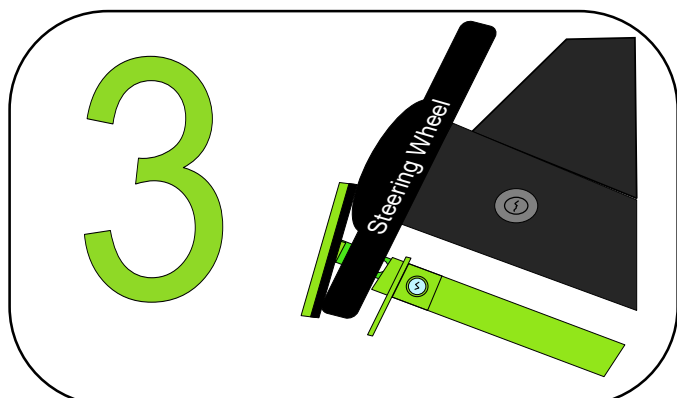

Before fitting the Resolute to your vehicle, please be aware that you **MUST DE-ACTIVATE** your vehicle's **EXIT/ENTRY ASSIST** function (if fitted). This is where the steering column automatically rises and falls when you enter/exit the vehicle. If you fail to do this, damage may occur to your vehicle. Armaplate UK Ltd will not be responsible for any damage to your vehicle if the Exit/Entry system is active. If other people drive your vehicle, please make sure that they are aware of this important requirement.

The Resolute is **quick and easy** to install. First of all, **lower the steering wheel** to its lowest setting and move it as close to the dashboard as it will go. Lock it in that position.

Unlock the device with the key (*the lock will pop out to its fully extended position*) and remove the outer-tube. Pass the hooks of the outer-tube over your brake pedal and rotate 90 degrees. Then feed the inner-tube through the **smallest** suitable aperture in the steering wheel and into the outer-tube.

Push the lock button down to lock it, making sure that the fit of the Resolute is as tight as possible without the disc causing the horn to sound. To unlock the device, insert the key and twist it while lightly pulling up.